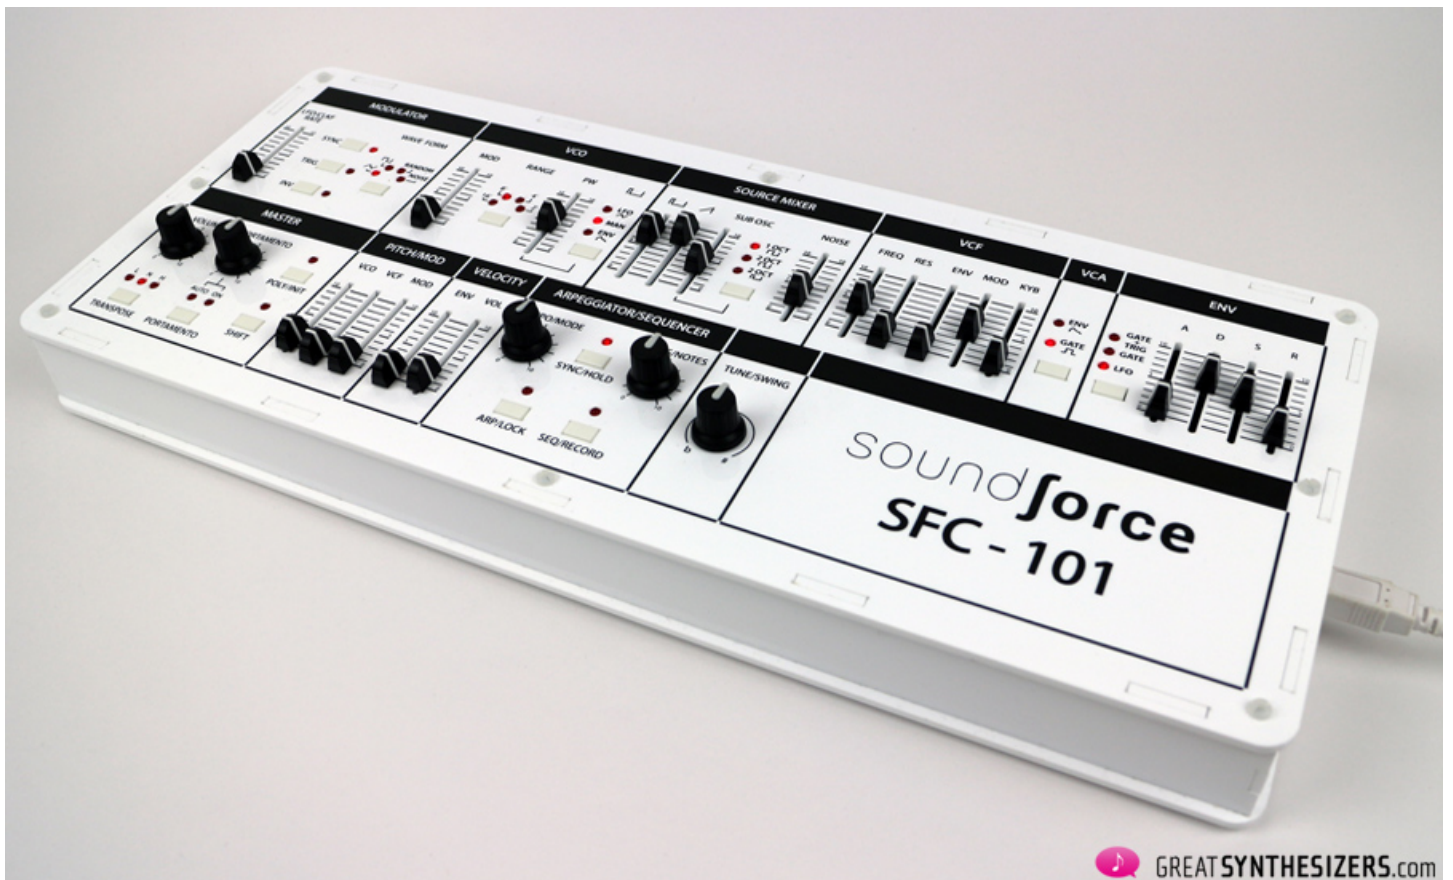

SoundForce announces the SFC-101 MIDI Controller. SoundForce Controllers designs noble music production hardware. The company now announces the **SFC-101**, a custom MIDI controller for the [TAL BassLine-101](#) software synthesizer (a Roland SH-101 emulation). The SFC-101 is not “just” a MIDI controller, it offers you a complete and unique hardware experience within your software environment.

The intuitive layout makes it easier and more fun than ever to play your software synthesizer. As with other SoundForce controllers, the SFC-101 is a class-compliant USB MIDI device that can be used with any other MIDI-mappable software. The SFC-101 can be pre-ordered now for 249 Euros [...].”

The following video shows the SFC-101 in action:

This making-of video gives you an idea of the fine quality of SoundForce controllers (showing the assembly of a [SFC-60 controller](#)):

SoundForce SFC-101 MIDI Controller