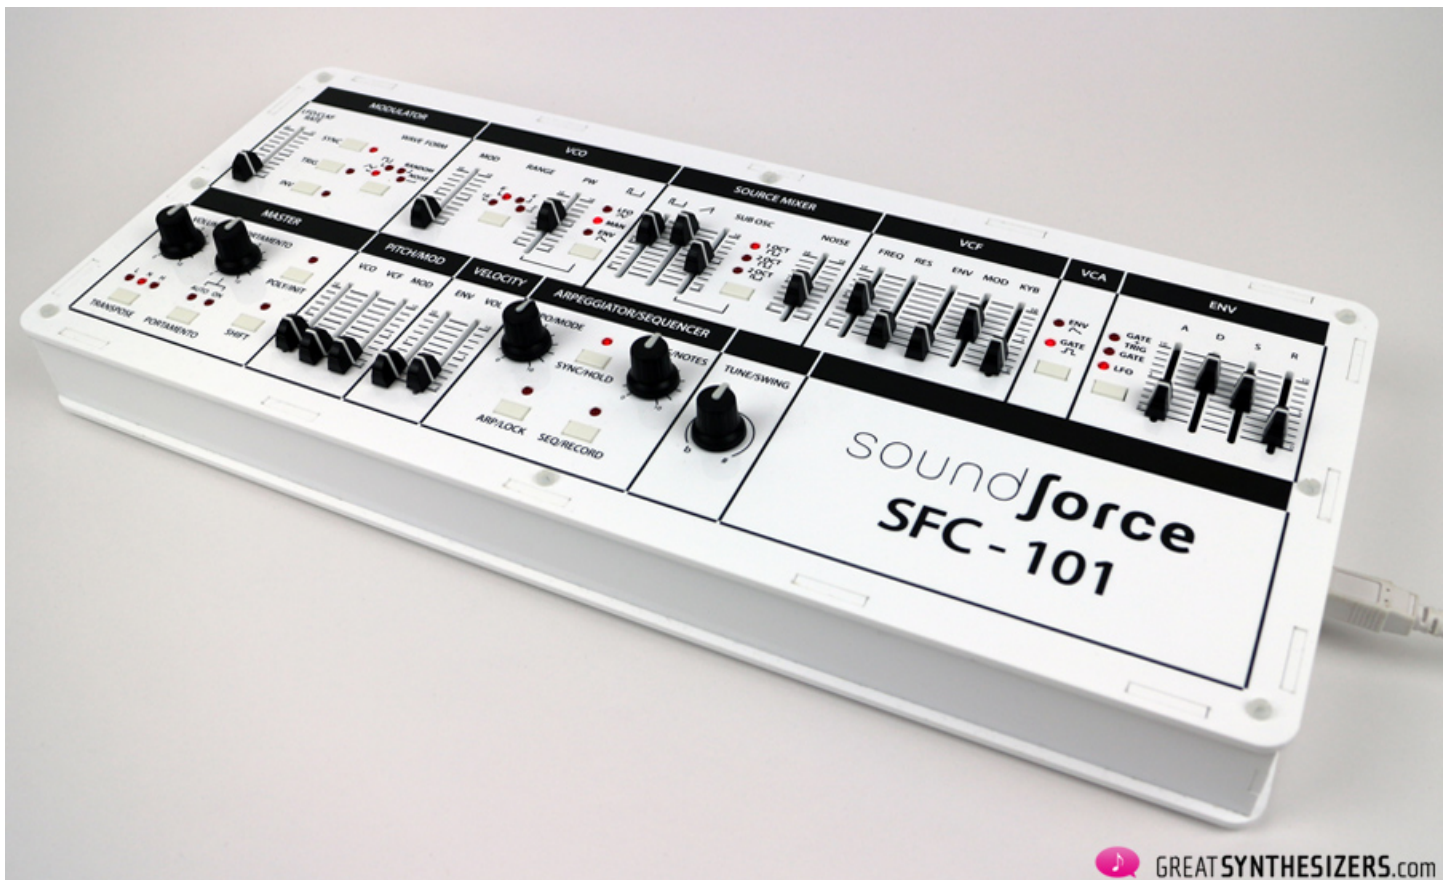

SoundForce announces the SFC-101 MIDI Controller. SoundForce Controllers designs noble music production hardware. The company now announces the **SFC-101**, a custom MIDI controller for the [TAL BassLine-101](#) software synthesizer (a Roland SH-101 emulation). The SFC-101 is not “just” a MIDI controller, it offers you a complete and unique hardware experience within your software environment.

The intuitive layout makes it easier and more fun than ever to play your software synthesizer. As with other SoundForce controllers, the SFC-101 is a class-compliant USB MIDI device that can be used with any other MIDI-mappable software. The SFC-101 can be pre-ordered now for 249 Euros [...].”

GREATSYNTHESIZERS.com

GREATSYNTHESIZERS.com

The following video shows the SFC-101 in action:

This making-of video gives you an idea of the fine quality of SoundForce controllers (showing the assembly of a [SFC-60 controller](#)):