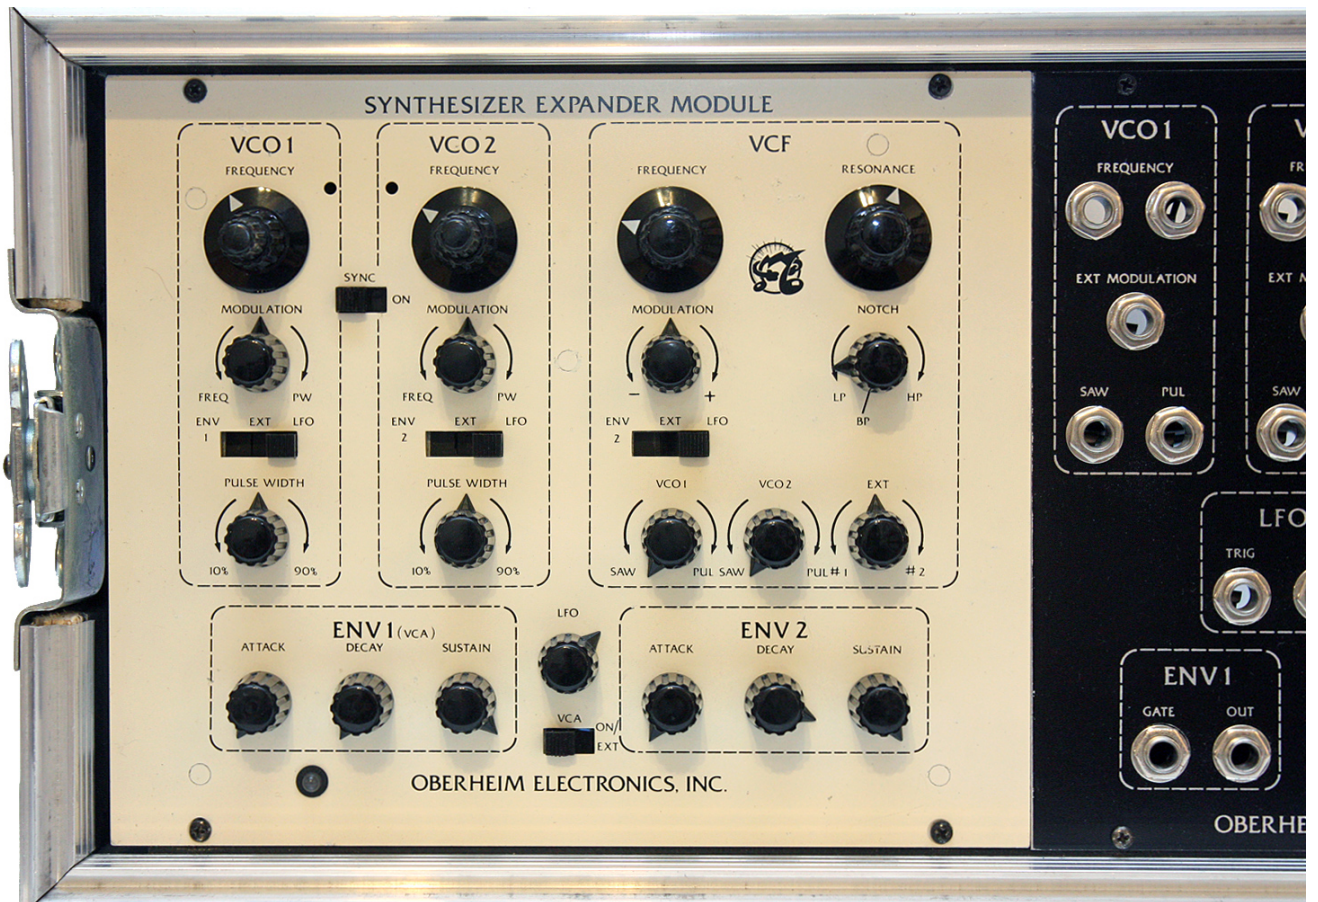

Various synthesizers for sale: Oberheim SEM Modular, Chroma Polaris, Octave The CAT SRM II, Sequential Multi-Trak (in original box), possibly the Juergen Haible JH-3200 PolyKorg Clone (a one-off) ... and a few other instruments.

## Oberheim SEM Modular

- Cosmetic condition: very good
- Technical condition: very good
- This SEM rack got a service in 2024
- The two lids - front / back - are perfect for transportation

**Price: 5,500 Euros**