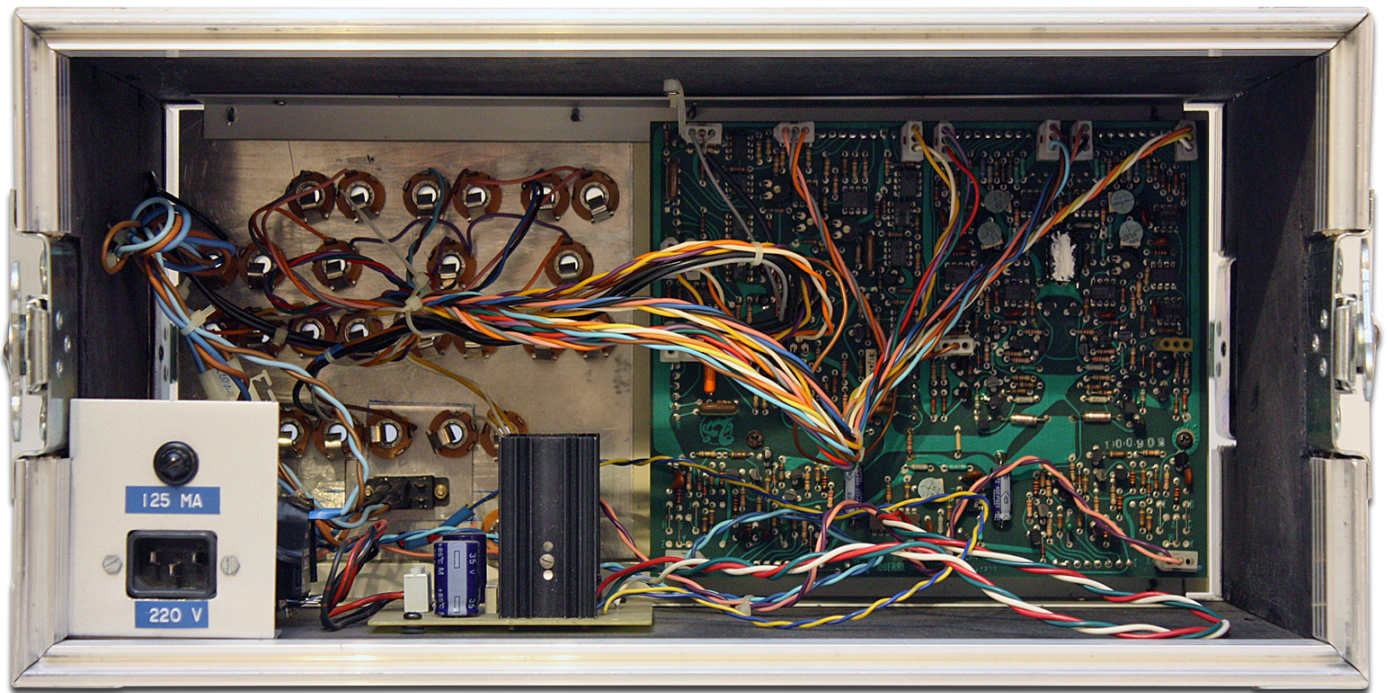

## Oberheim SEM Modular

- Cosmetic condition: very good
- Technical condition: very good
- This SEM rack got a service in 2024
- The two lids - front / back - are perfect for transportation

**Price: 5,500 Euros**