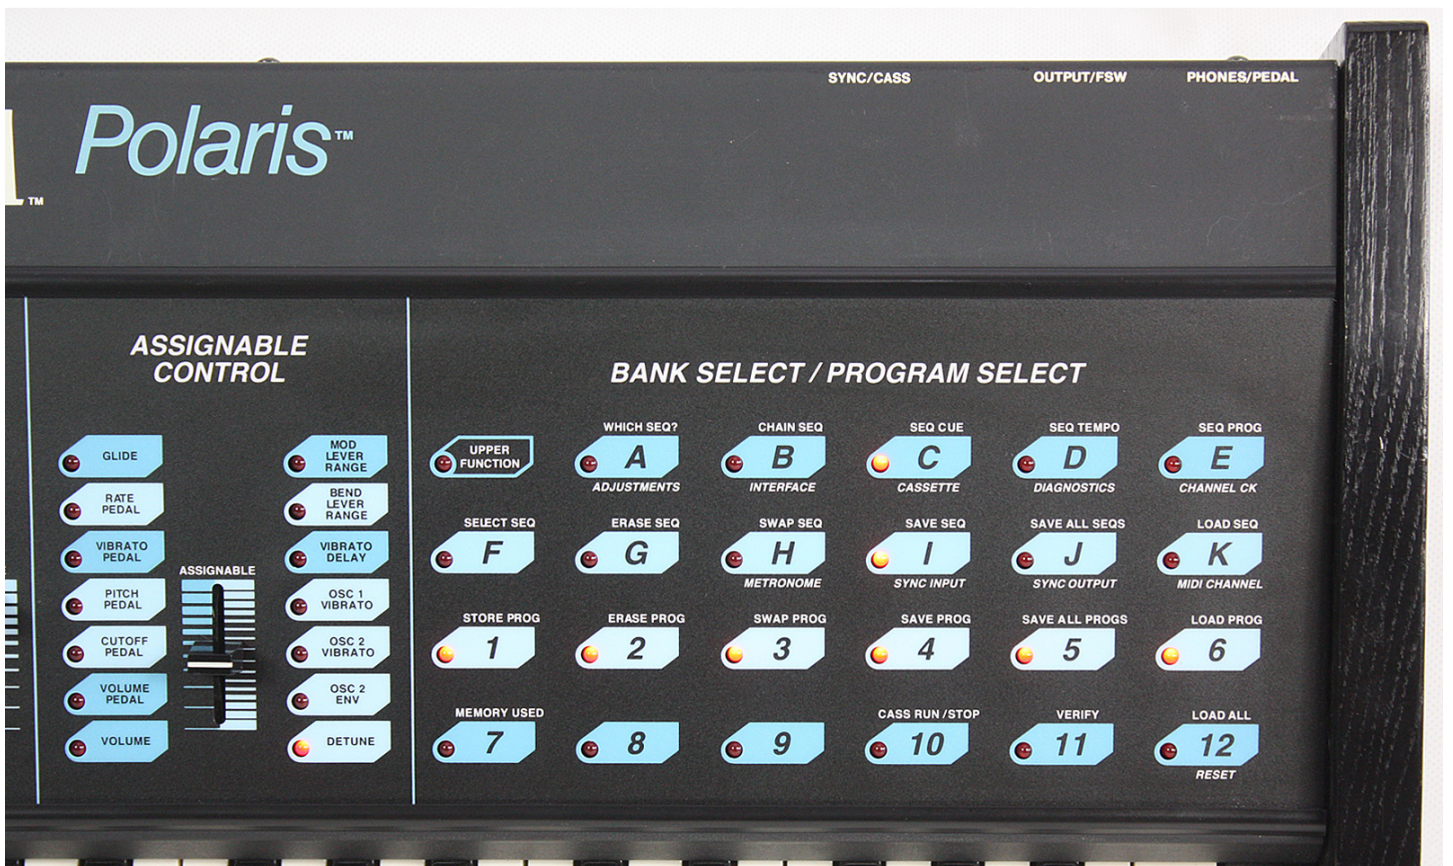

## **Fender / Rhodes CHROMA Polaris**

*CHROMA Polaris™*

- Cosmetic condition: excellent
- Technical condition: excellent
- PSU has been overhauled, new membrane foils, calibrated
- Near-to-perfect condition, comes with original user-manual